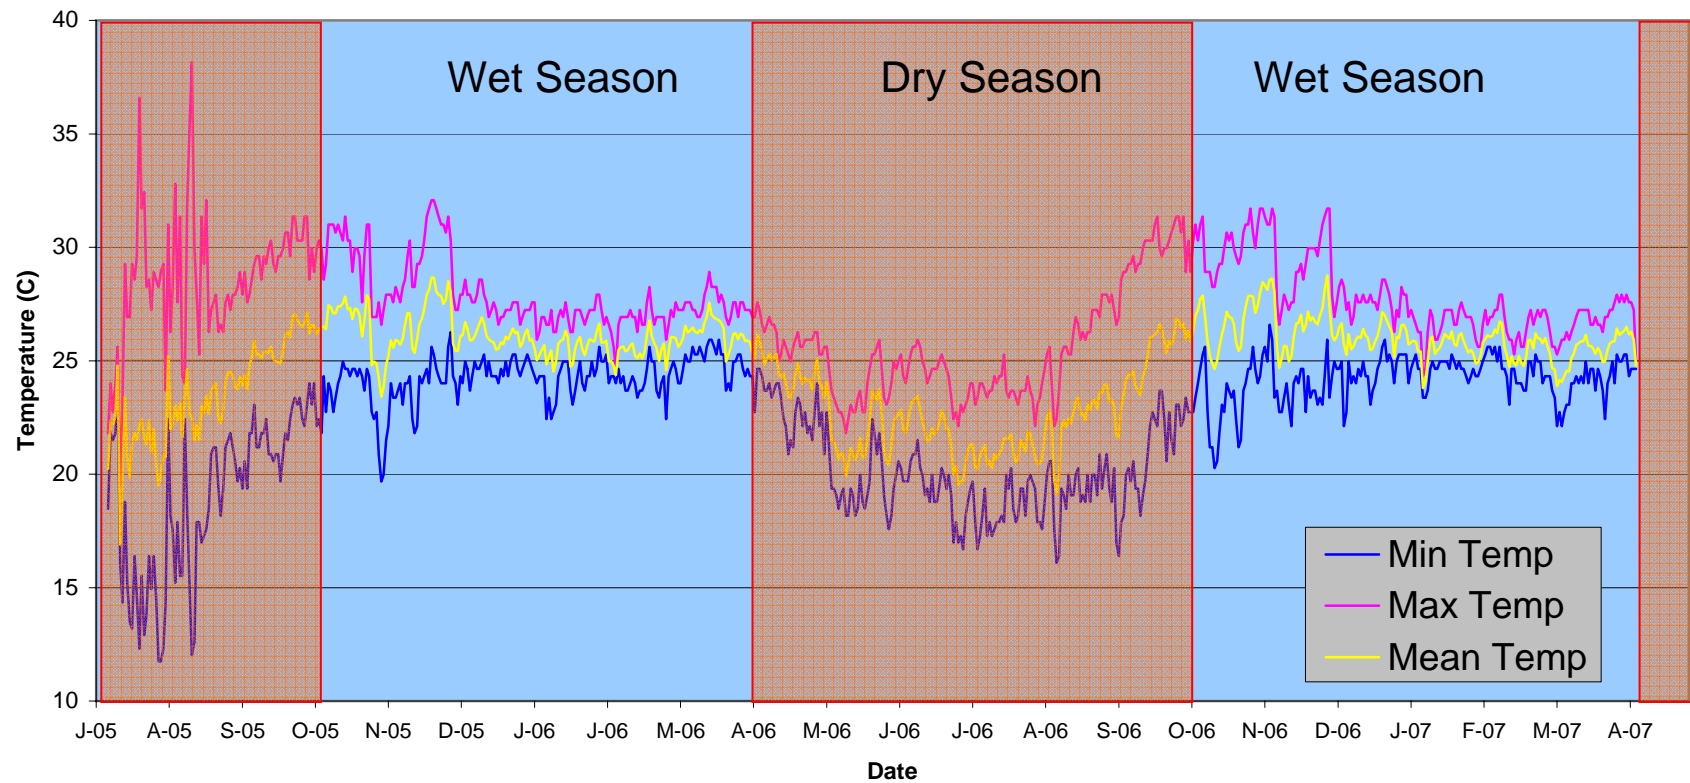

## Daily Soil Temperatures

Lines represent daily temperatures provided by Durrell Wildlife Conservation Trust from a data logger buried 3cm deep in Kirindy Forest, Madagascar, to approximate nest conditions of *Pyxis planicauda*.  
Data collected from 7 July 2005 to 6 April 2007.